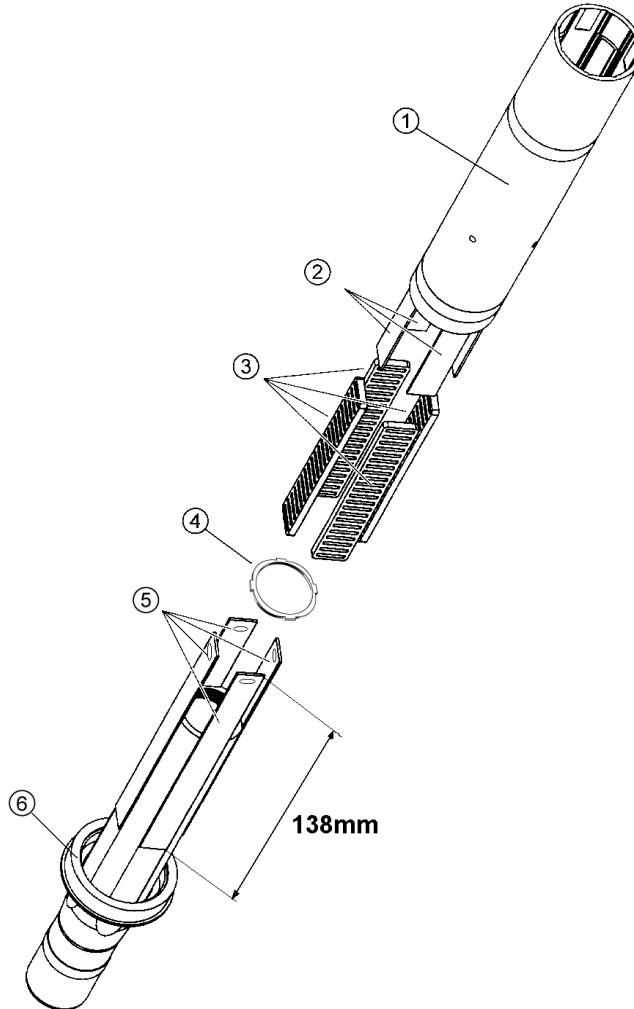

## TELESCOPING ASSEMBLY 60/70mm FORKS POST'99

	Item#	Description	
1	HD171/STEER	Steerer, outer, angled needle	
2	HDR1A/040	Race, outer, 190mm x 1.016mm, Bag/4	
3	HD161/	Needle bearing / cage assembly	
4	HD165/	Race retention clip, pack of 5	
5	HDR2E/021	Race, inner, 138mm x 0.533mm, Bag/4	
5	HDR2E/022	Race, inner, 138mm x 0.559mm, Bag/4	
5	HDR2E/023	Race, inner, 138mm x 0.584mm, Bag/4	
5	HDR2E/024	Race, inner, 138mm x 0.610mm, Bag/4	
5	HDR2E/025	Race, inner, 138mm x 0.635mm, Bag/4	
5	HDR2E/026	Race, inner, 138mm x 0.660mm, Bag/4	
5	HDR2E/027	Race, inner, 138mm x 0.686mm, Bag/4	
5	HDR2E/028	Race, inner, 138mm x 0.711mm, Bag/4	
6	HD171/	Collar, lower collar, HeadShok	