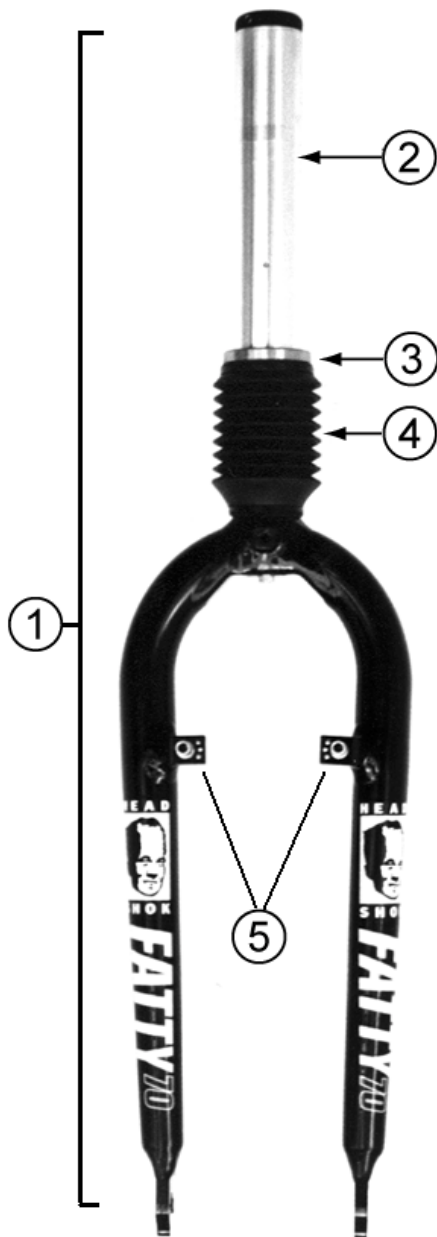

FATTY BLADES 70mm

Original Cartridge

- DD 60 (FattyD) page 3.5
- Fatty 70 page 3.7
- FT 70 page 3.8

Compatible Cartridge

- DD 60 page 3.5
- Fatty 70 page 3.7
- FT 70 page 3.8

Telescope assembly

- 70mm pre'99 page 2.2
- 70mm post'99 page 2.3

Item#	Description	
1	HDFFATD/RED	HeadShok Fatty D, Viper red w/ black boot
1	HDFFATD/BLK	HeadShok Fatty D, Super black w/ black boot
1	HDFFATD/YEL	HeadShok Fatty D, Speed yellow w/ black boot
2	HD171/STEER	Steerer, outer, angeled needle
3	KB6052H/	Bearing, head set, HeadShok
4	HD131/BLK	Fatty forks Boot Kit, 8 rib, black
4	HD131/RED	Fatty forks Boot Kit, 8 rib, red
4	HD131/YEL	Fatty forks Boot Kit, 8 rib, yellow
5	KF106645/	Stud steel for Canti brakes