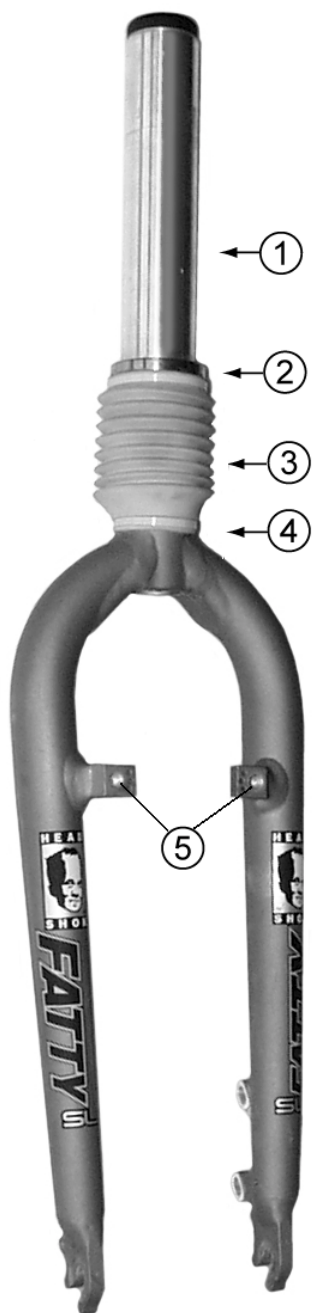

FATTY BLADES 70mm W/ DISC BRAKE MOUNT

Original Cartridge

FT 70 page 3.8
 DL 70 page 3.9
 MC 70 page 3.10
 DD 60 page 3.5

Compatible Cartridge

FT 70 page 3.8
 DL 70 page 3.9
 MC 70 page 3.10

Telescope assembly

70mm page 2.3

	Item#	Description	
1	HD171/STEER	Steerer, outer, angeled needle	
2	KB6052H/	Bearing, head set, HeadShok	
3	HD131/BLK	Fatty forks Boot Kit, 8 rib, black	
3	HD131/RED	Fatty forks Boot Kit, 8 rib, red	
3	HD131/YEL	Fatty forks Boot Kit, 8 rib, yellow	
4	HD175/BLK	Tie wraps, black, bag of 50	
4	HD175/YEL	Tie wraps, yellow, bag of 50	
5	KF106645/	Stud steel for Canti brakes	