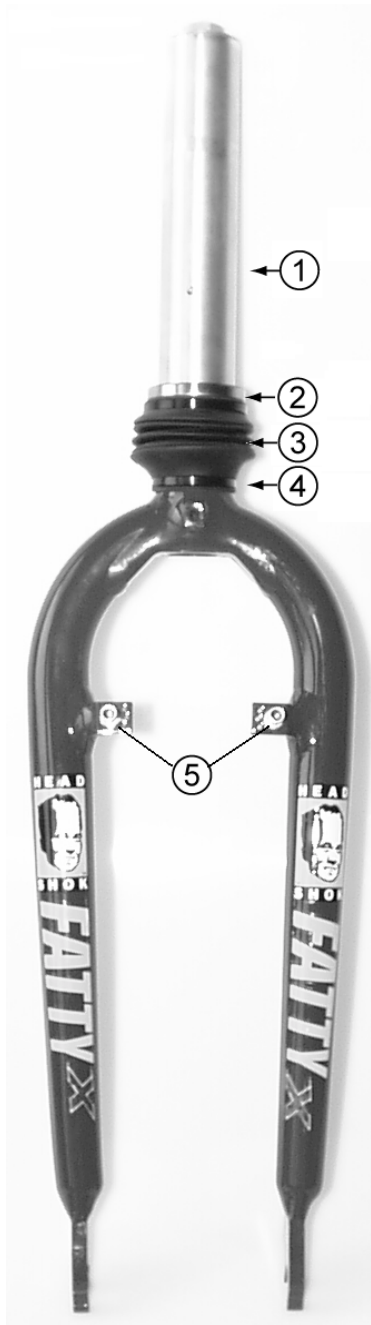

FATTY X BLADES 25mm

FATTY X

Original Cartridge

DD 25 page 3.17
Use DD 15 coil spring!

Compatible Cartridge

DD 25 page 3.17

Telescope assembly

FattyX page 2.8

	Item#	Description	
1	HD171/STEER	Steerer, outer, angeled needle	
2	KB6052H/	Bearing, head set, HeadShok	
3	HD130/BLK	Silk forks & FattyX forks Boot Kit, 5 rib, black	
3	HD130/YEL	Silk forks & FattyX forks Boot Kit, 5 rib, yellow	
4	HD175/BLK	Tie wraps, black, bag of 50	
4	HD175/YEL	Tie wraps, yellow, bag of 50	
5	KF106645/	Stud steel for Canti brakes	