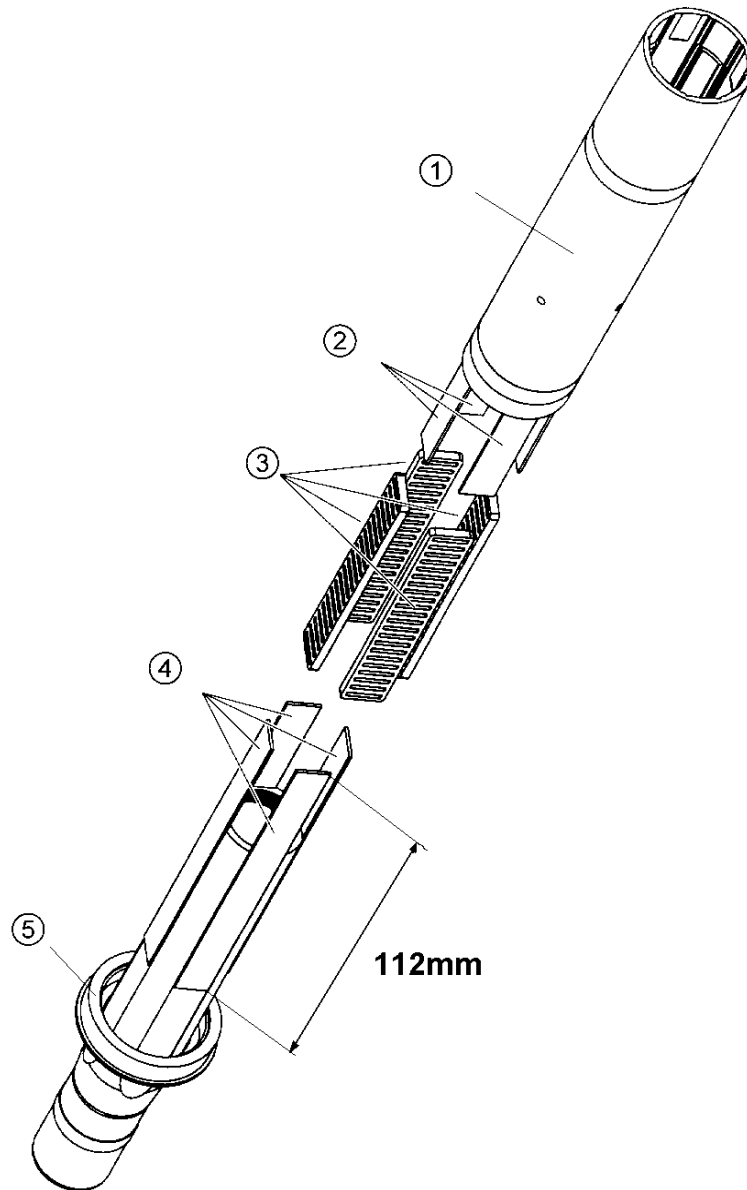

TELESCOPING ASSEMBLY FATTY X

	Item#	Description	
1	HD171/STEER	Steerer, outer, angled needle	
2	HDR1A/040	Race, outer , 190mm x 1.016mm , Bag/4	
3	HD161/	Needle bearing / cage assembly	
4	HDR2A/021	Race, inner, 112mm x 0.533mm , Bag/4	
4	HDR2A/022	Race, inner, 112mm x 0.559mm , Bag/4	
4	HDR2A/023	Race, inner, 112mm x 0.584mm , Bag/4	
4	HDR2A/024	Race, inner, 112mm x 0.610mm , Bag/4	
4	HDR2A/025	Race, inner, 112mm x 0.635mm , Bag/4	
4	HDR2A/026	Race, inner, 112mm x 0.660mm , Bag/4	
4	HDR2A/027	Race, inner, 112mm x 0.686mm , Bag/4	
4	HDR2A/028	Race, inner, 112mm x 0.711mm , Bag/4	
5	HD171/	Collar, lower collar, HeadShok	