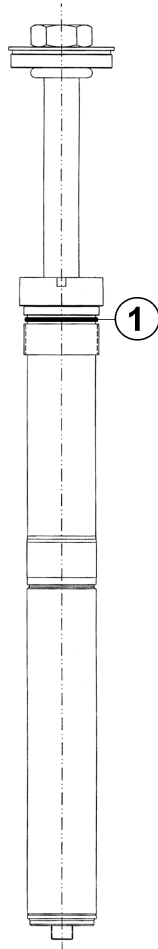

PARTS FOR CARTRIDGE INSTALLATION

Fits every HeadShok cartridge

	Item#	Description	
1	HD124/	O-ring for cartridge installation, 20x	
2	HD170/	Circlip lower snap ring, 12x	