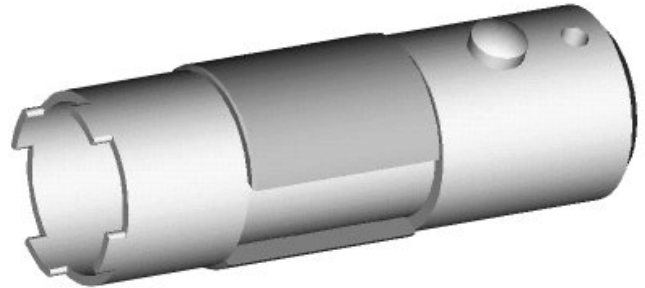

## HEADSHOK TOOLS

### Lefty tools

1

2

3

	Item#	Description	
1	HDTL200/	Lefty pre '01 cartridge tools kit, top cap and slider castle	
2	KT004/	Tool, Lefty '01 DLR/ ELO kidney tool	
3	HDTL187/	Lefty shaft clamp tool for Lefty DLR/ ELO and DL70	