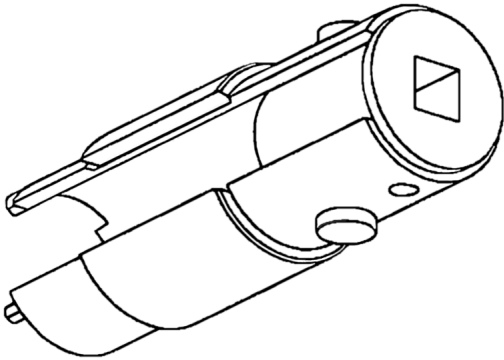

## HEADSHOK TOOLS

### Lefty tools

1

2

3

	Item#	Description	
1	HDTL200/	Lefty pre '01 cartridge tools kit, top cap and slider castle	
2	KT004/	Tool, Lefty '01 DLR/ ELO kidney tool	
3	HDTL187/	Lefty shaft clamp tool for Lefty DLR/ ELO and DL70	