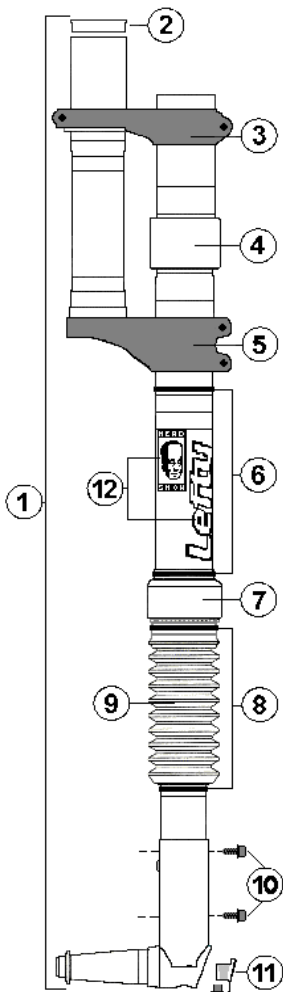

## LEFTY FORK ASSEMBLY

### Original Cartridge

DLR 100 page 3.20

### Telescope assembly

Lefty page 2.6

Item#	Description
1	HF00DLR/BLK HeadShok Lefty DLR, Coda disc only, Black
2	HD210/ Lefty steerer tube plug
3	HD205/ Lefty upper clamp
4	HD215/ Lefty / MotoFR frame bumper
5	HD206/ Lefty lower clamp w/ steerer
6	HD185/BLK Double headed tie wraps, Black, 10x
7	HD209/BLK Air filter hood & filter unit for Lefty, Black
8	HD175/BLK Tie wraps, Black, 50x
8	HD190/YEL Tie wraps, Yellow, 50x
9	HD204/BLK Single boot kit for Lefty, Black
9	HD204/YEL Single boot kit for Lefty, Yellow
10	QC124/ Shorter caliper bolts for Lefty forks only, 2x bolts and 10x shims
11	HD211/ Air cylinder saddle
12	KD004/ Lefty decalset, Yellow
12	KD005/ Lefty decalset, Red
12	KD006/ Lefty decalset, Grey