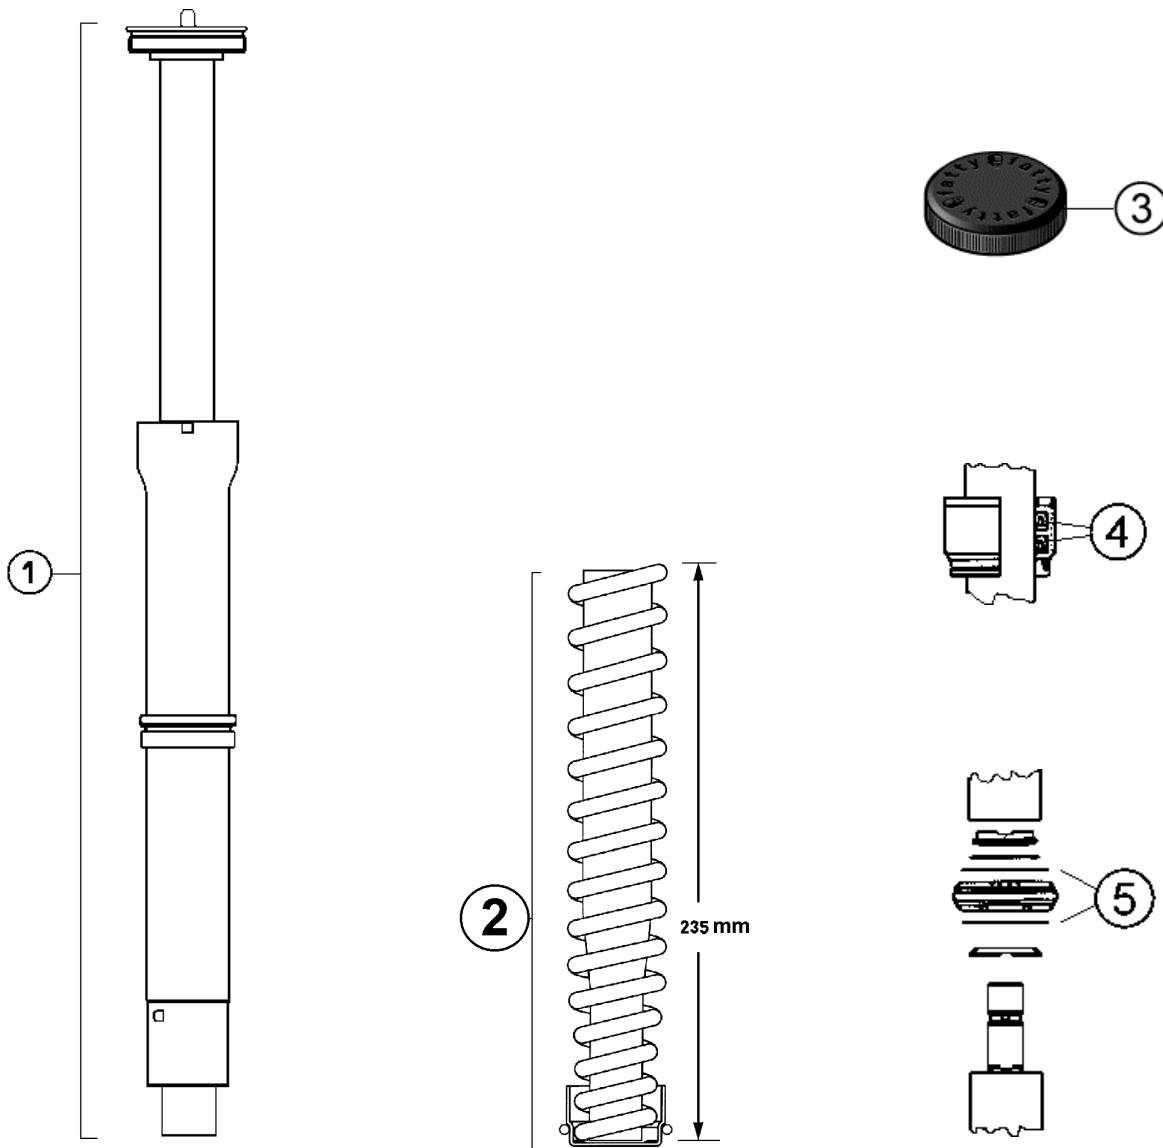

MOTO FR CARTRIDGES

	Item#	Description	
1	HD140/	Moto FR Cartridge	
2	HD135/GRE	Spring kit, SOFT	
2	HD135/BLU	Spring kit, MEDIUM	
2	HD135/RED	Spring kit, STIFF	
2	HD135/BRO	Spring kit, EXTRA STIFF	
3	HD101/	Moto forks Damping Dial kit	
4	HD128/	Seal kit for Moto oil damper	
5	HD104/	Shim kit for tuning	