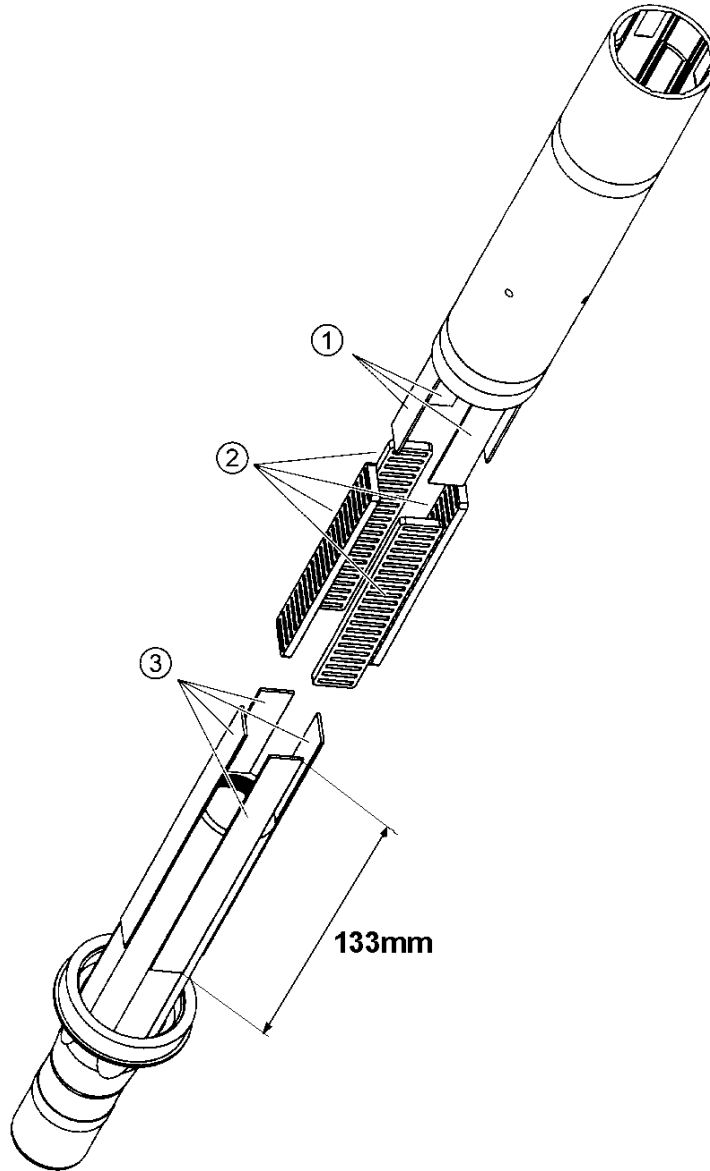

TELESCOPING ASSEMBLY 60/70mm FORKS PRE '99

	Item#	Description	
1	HDR1A/040	Race, outer, 189.99mm x 1.016mm, Bag/4	
2	HD161/	Needle bearing / cage assembly	
3	HDR2D/021	Race, inner, 133mm x 0.533mm, Bag/4	
3	HDR2D/022	Race, inner, 135mm x 0.559mm, Bag/4	
3	HDR2D/023	Race, inner, 133mm x 0.584mm, Bag/4	
3	HDR2D/024	Race, inner, 133mm x 0.610mm, Bag/4	
3	HDR2D/025	Race, inner, 133mm x 0.635mm, Bag/4	
3	HDR2D/026	Race, inner, 133mm x 0.660mm, Bag/4	
3	HDR2D/027	Race, inner, 133mm x 0.686mm, Bag/4	
3	HDR2D/028	Race, inner, 133mm x 0.711mm, Bag/4	