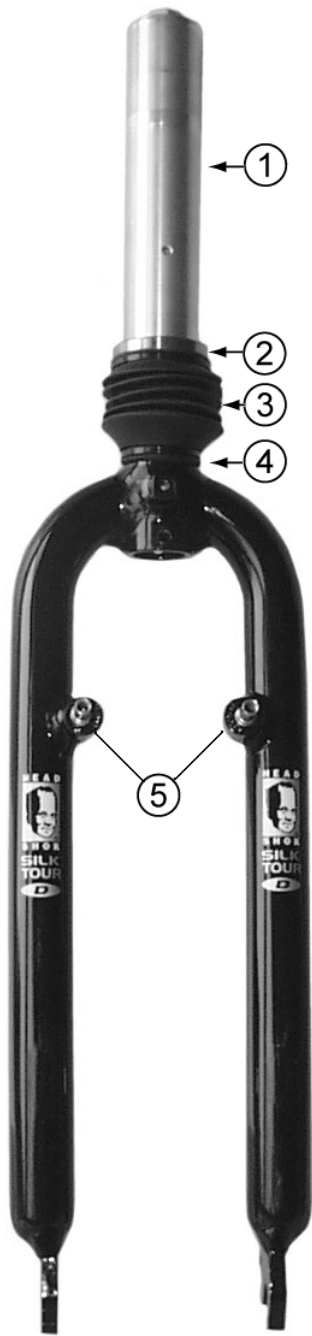

DD 25 BLADES

Original Cartridge

DD 25 '96 page 3.17

DD 25 post '96 page 3.18

Compatible Cartridge

DD 25 post '96 page 3.18

Telescope assembly

Silk Path page 2.7

Item#	Description	
1	HD171/STEER	Steerer, outer, angeled needle
2	KB6052H/	Bearing, head set, HeadShok
3	HD130/BLK	Silk forks & FattyX forks Boot Kit, 5 ribs, black
3	HD130/YEL	Silk forks & FattyX forks Boot Kit, 5 ribs, yellow
4	HD175/BLK	Tie wraps, black, bag of 50
4	HD175/YEL	Tie wraps, yellow, bag of 50
5	KF106645/	Stud steel for Canti brakes