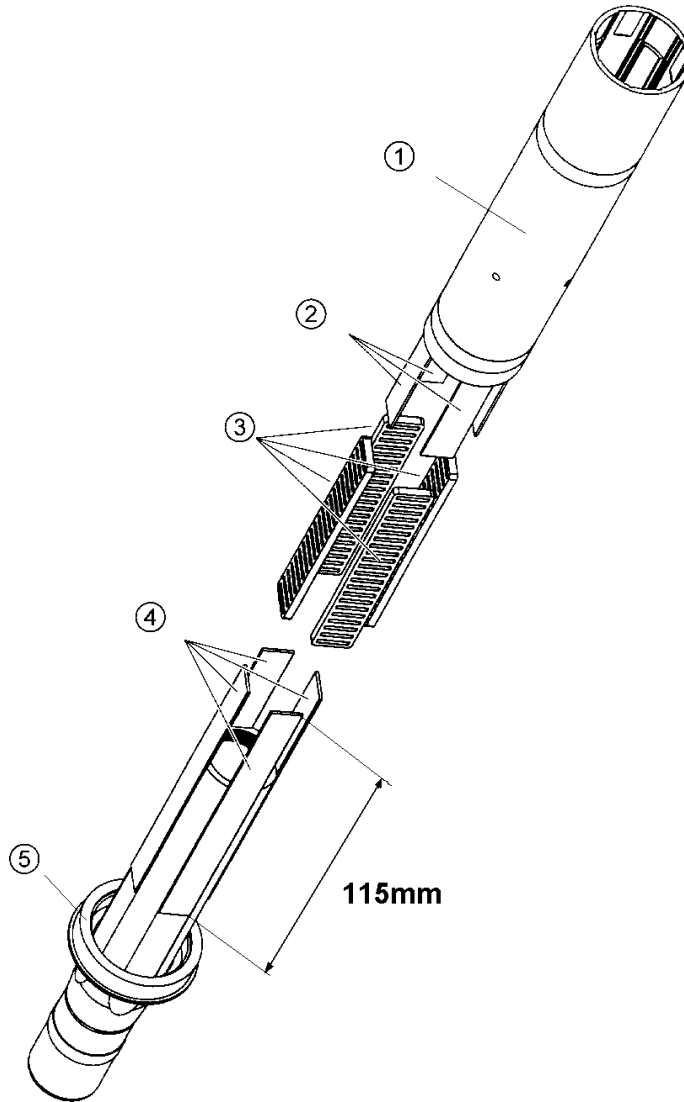

TELESCOPING ASSEMBLY SILK PATH PRE '99 & SILK ROAD PRE '99

Item#	Description	
1	HD171/STEER	Steerer, outer, angled needle
2	HDR1A/040	Race, outer , 190mm x 1.016mm, Bag/4
3	HD161/	Needle bearing / cage assembly
4	HDR2B/021	Race, inner, 115mm x 0.533mm, Bag/4
4	HDR2B/022	Race, inner, 115mm x 0.559mm, Bag/4
4	HDR2B/023	Race, inner, 115mm x 0.584mm, Bag/4
4	HDR2B/024	Race, inner, 115mm x 0.610mm, Bag/4
4	HDR2B/025	Race, inner, 115mm x 0.635mm, Bag/4
4	HDR2B/026	Race, inner, 115mm x 0.660mm, Bag/4
4	HDR2B/027	Race, inner, 115mm x 0.686mm, Bag/4
4	HDR2B/028	Race, inner, 115mm x 0.711mm, Bag/4
5	HD171/	Collar, lower collar, HeadShok