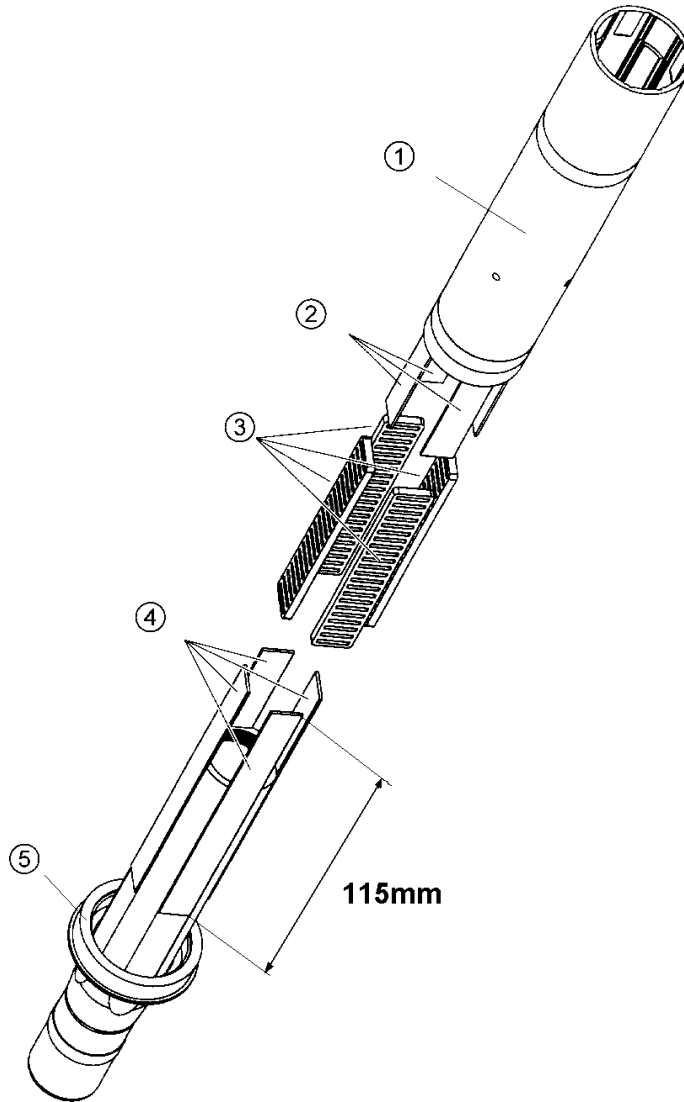

## TELESCOPING ASSEMBLY SILK PATH PRE '99 & SILK ROAD PRE '99

	Item#	Description	
1	HD171/STEER	Steerer, outer, angled needle	
2	HDR1A/040	Race, outer , <b>190mm</b> x <b>1.016mm</b> , Bag/4	
3	HD161/	Needle bearing / cage assembly	
4	HDR2B/021	Race, inner, 115mm x <b>0.533mm</b> , Bag/4	
4	HDR2B/022	Race, inner, 115mm x <b>0.559mm</b> , Bag/4	
4	HDR2B/023	Race, inner, 115mm x <b>0.584mm</b> , Bag/4	
4	HDR2B/024	Race, inner, 115mm x <b>0.610mm</b> , Bag/4	
4	HDR2B/025	Race, inner, 115mm x <b>0.635mm</b> , Bag/4	
4	HDR2B/026	Race, inner, 115mm x <b>0.660mm</b> , Bag/4	
4	HDR2B/027	Race, inner, 115mm x <b>0.686mm</b> , Bag/4	
4	HDR2B/028	Race, inner, 115mm x <b>0.711mm</b> , Bag/4	
5	HD171/	Collar, lower collar, HeadShok	