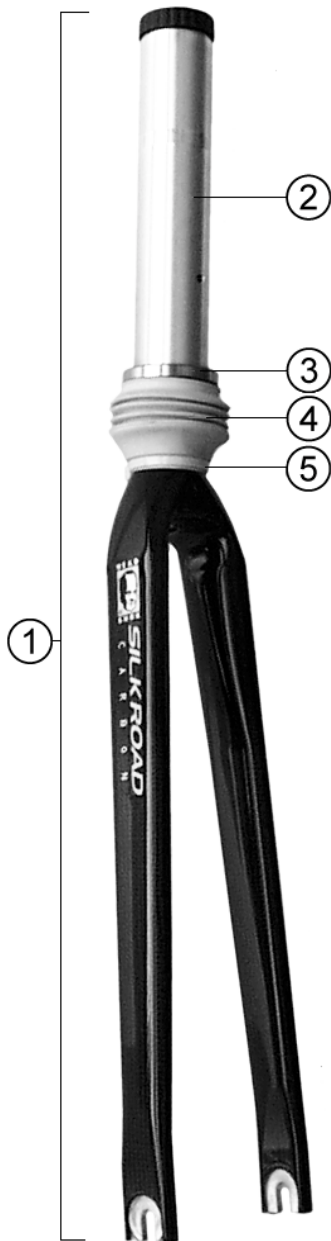

## SILK ROAD CARBON BLADES

### Original Cartridge

DD15 page 3.16

### Telescope assembly

Silk Road Aluminium Telescope

	Item#	Description	
1	HF00SRC/BLK	Fork, HeadShok Silk Road Carbon	
2	HD171/STEER	Steerer, outer, angeled needle	
3	KB6052H/	Bearing, head set, HeadShok	
4	HD192/BLK	Silk forks & Fatty X forks Slim boot kit, 2 rib, Black	
4	HD192/YEL	Silk forks & Fatty X forks Slim boot kit, 2 rib, Yellow	
4	HD130/BLK	Silk forks & Fatty X forks Boot kit, 5 rib, Black	
4	HD130/YEL	Silk forks & Fatty X forks Boot kit, 5 rib, Yellow	
5	HD175/BLK	Tie wraps, Black, 50x	
5	HD190/YEL	Tie wraps, Yellow, 50x	