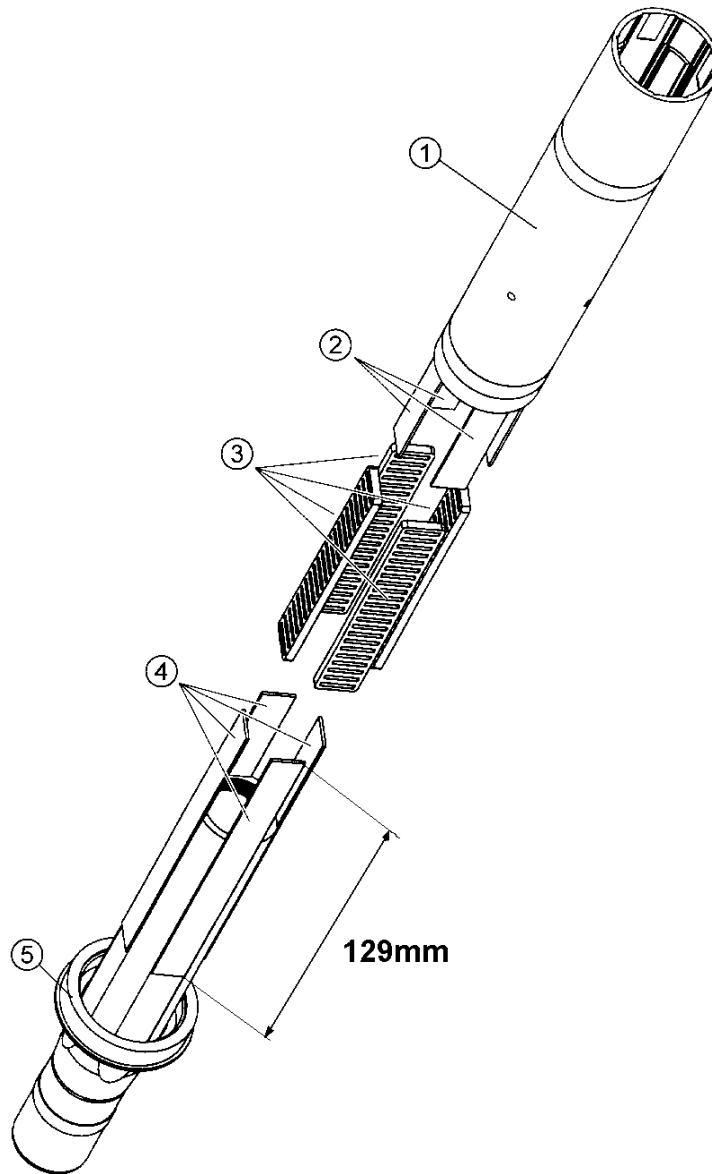

TELESCOPING ASSEMBLY 50mm FORKS

	Item#	Description	
1	HD171/STEER	Steerer, outer, angled needle	
2	HDR1B/040	Race, outer, 181mm x 1.016mm, Bag/4	
3	HD161/	Needle bearing / cage assembly	
4	HDR2C/021	Race, inner, 129mm x 0.533mm , Bag/4	
4	HDR2C/022	Race, inner, 129mm x 0.559mm , Bag/4	
4	HDR2C/023	Race, inner, 129mm x 0.584mm , Bag/4	
4	HDR2C/024	Race, inner, 129mm x 0.610mm , Bag/4	
4	HDR2C/025	Race, inner, 129mm x 0.635mm , Bag/4	
4	HDR2C/026	Race, inner, 129mm x 0.660mm , Bag/4	
4	HDR2C/027	Race, inner, 129mm x 0.686mm , Bag/4	
4	HDR2C/028	Race, inner, 129mm x 0.711mm , Bag/4	
5	HD171/	Collar, lower collar, HeadShok	