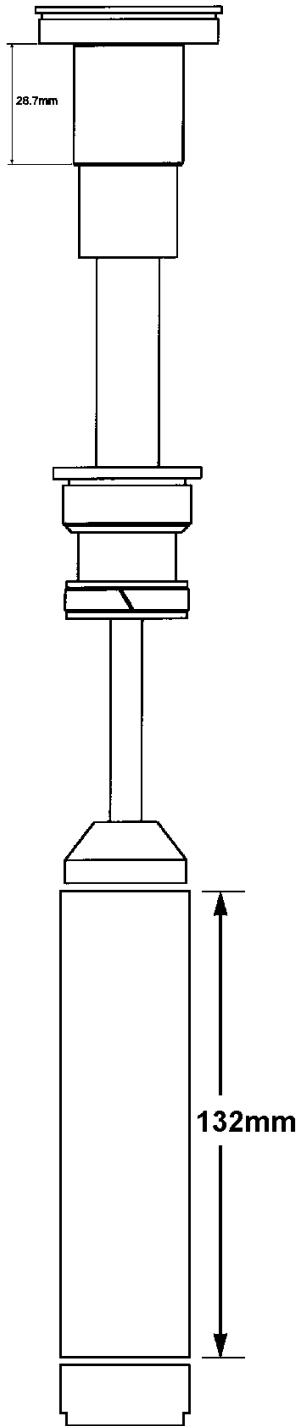

MC 50 CARTRIDGE

Original Spec on EDM, DD3 and MC 50 forks

	Item#	Description	
1	HD179/BLK	MC cartridges, new mud cap	