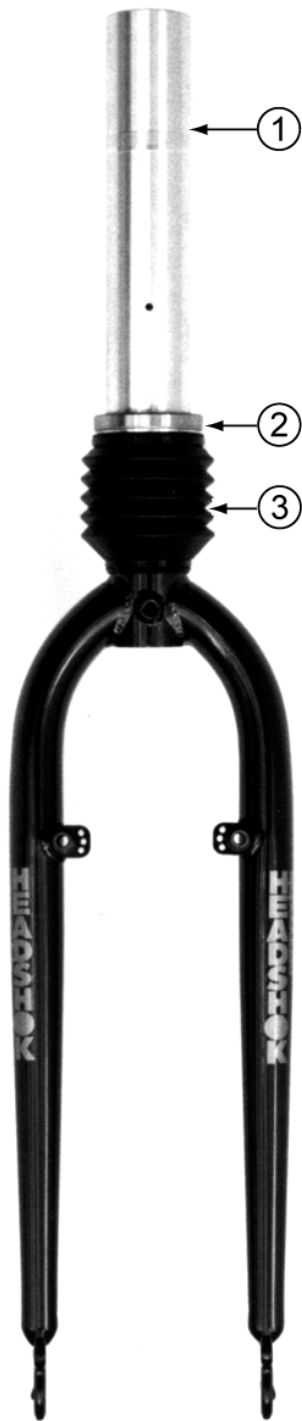

STEEL BLADES 50mm

HEADSHOK
cannondale

Original Cartridge

EDM / MC 50 page 3.4

Compatible Cartridge

Acart page 3.1

Fatty 50 page 3.2

DD 50 page 3.3

DD 60 page 3.5

Telescope assembly

50mm page 2.1

	Item#	Description	
1	HD171/STEER	Steerer, outer, angeled needle	
2	KB6052H/	Bearing, head set, HeadShok	
3	HD102/BLK	P-bone forks Boot Kit, 6 rib, black	
3	HD102/YEL	P-bone forks Boot Kit, 6 rib, yellow	