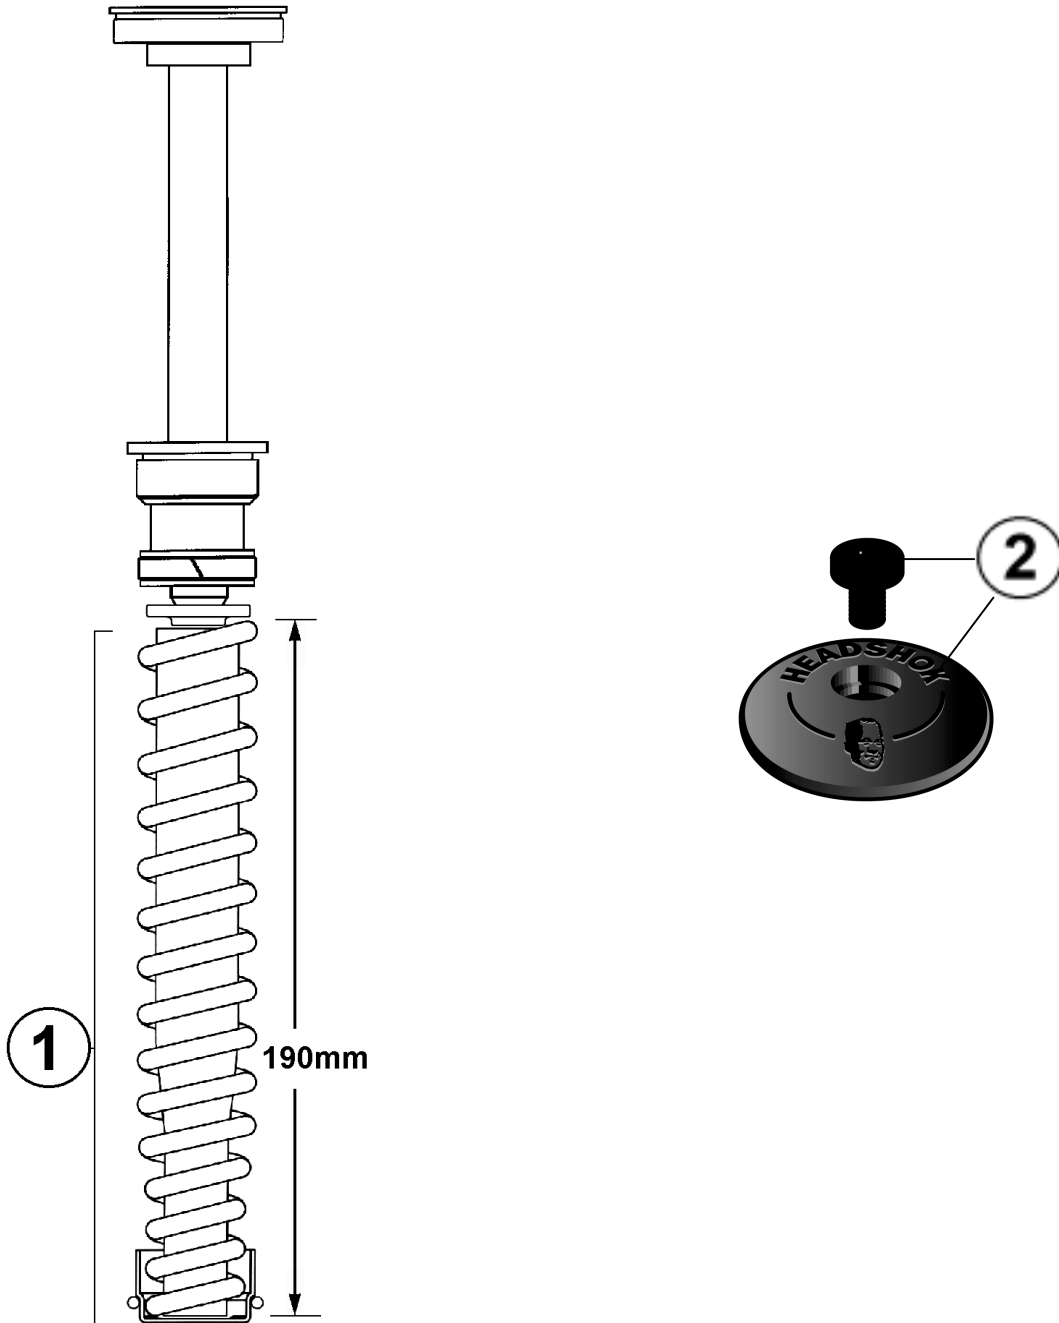

MC 80 CARTRIDGE

Original Spec on Super Fatty M forks

	Item#	Description	
1	HD155/GRE	Super Fatty M forks Spring kit SOFT	
1	HD155/BLU	Super Fatty M forks Spring kit MEDIUM	
1	HD155/RED	Super Fatty M forks Spring kit STIFF	
2	HD179/BLK	MC cartridges, new mud cap	