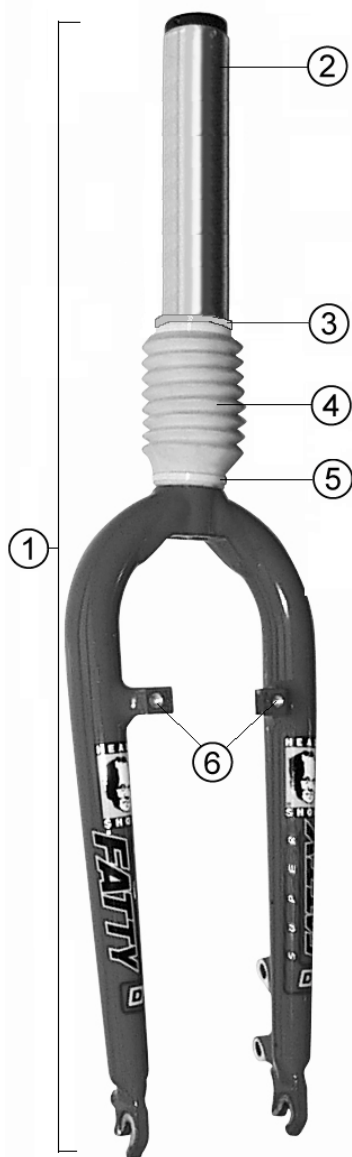

SUPER FATTY BLADES 80mm

Original Cartridge

FT 80 page 3.11
DL 80 page 3.12
MC 80 page 3.13

Compatible Cartridge

FT 80 page 3.11
DL 80 page 3.12
MC 80 page 3.13

Telescope assembly

80mm page 2.5

	Item#	Description	
1	HF00SFDL/BLK	HeadShok Super Fatty DL, Super Black w/ Black boot	
1	HF00SFDL/YEL	HeadShok Super Fatty DL, Speed Yellow w/ Black boot	
2	HD171/STEER	Steerer, outer, angeled needle	
3	KB6052H/	Bearing, head set, HeadShok	
4	HD131/BLK	Fatty forks Boot Kit, 8 rib, Black	
4	HD131/RED	Fatty forks Boot Kit, 8 rib, Red	
4	HD131/YEL	Fatty forks Boot Kit, 8 rib, Yellow	
5	HD175/BLK	Tie wraps, Black, 50x	
5	HD175/YEL	Tie wraps, Yellow, 50x	
6	KF106645/	Stud steel for Canti brakes	