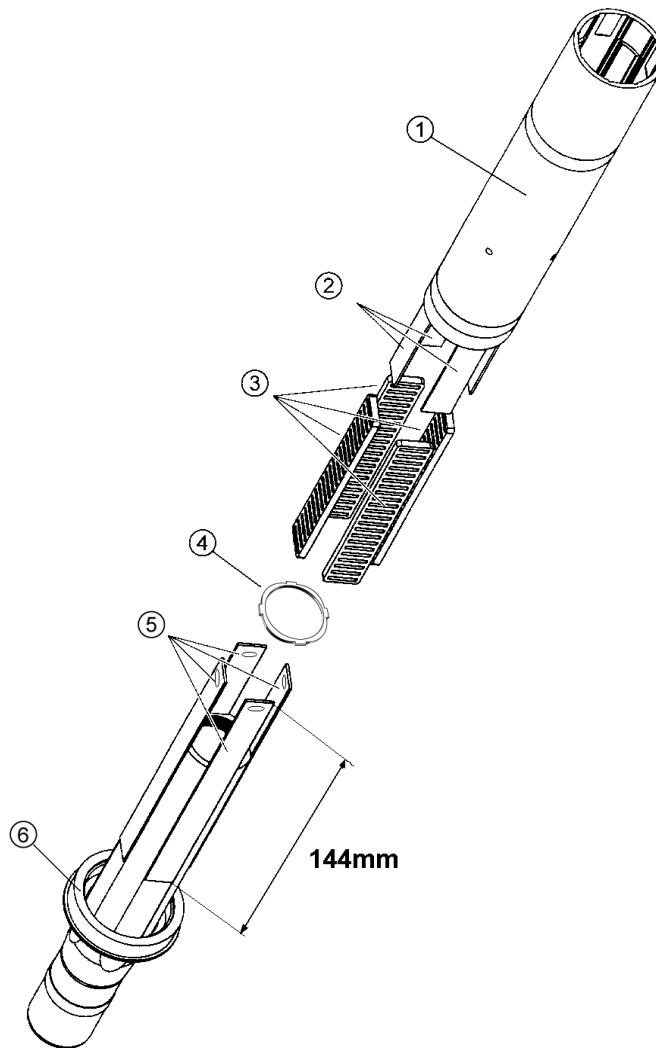

TELESCOPING ASSEMBLY 80mm

	Item#	Description	
1	HD171/STEER	Steerer, outer, angled needle	
2	HDR1A/029	Race, Outer, 190mm x 0.737 mm, Bag/4	
2	HDR1A/030	Race, Outer, 190mm x 0.762 mm, Bag/4	
2	HDR1A/031	Race, Outer, 190mm x 0.787 mm, Bag/4	
3	HD161/	Needle bearing / cage assembly	
4	HD165/	Race retention clip, pack of 5	
5	HDR2F/014	Race, Inner, 144mm x 0.356 mm, Bag/4	
5	HDR2F/015	Race, Inner, 144mm x 0.381 mm, Bag/4	
5	HDR2F/016	Race, Inner, 144mm x 0.406 mm, Bag/4	
5	HDR2F/017	Race, Inner, 144mm x 0.432 mm, Bag/4	
5	HDR2F/018	Race, Inner, 144mm x 0.457 mm, Bag/4	
5	HDR2F/019	Race, Inner, 144mm x 0.483 mm, Bag/4	
6	HD171/	Collar, lower collar, HeadShok	