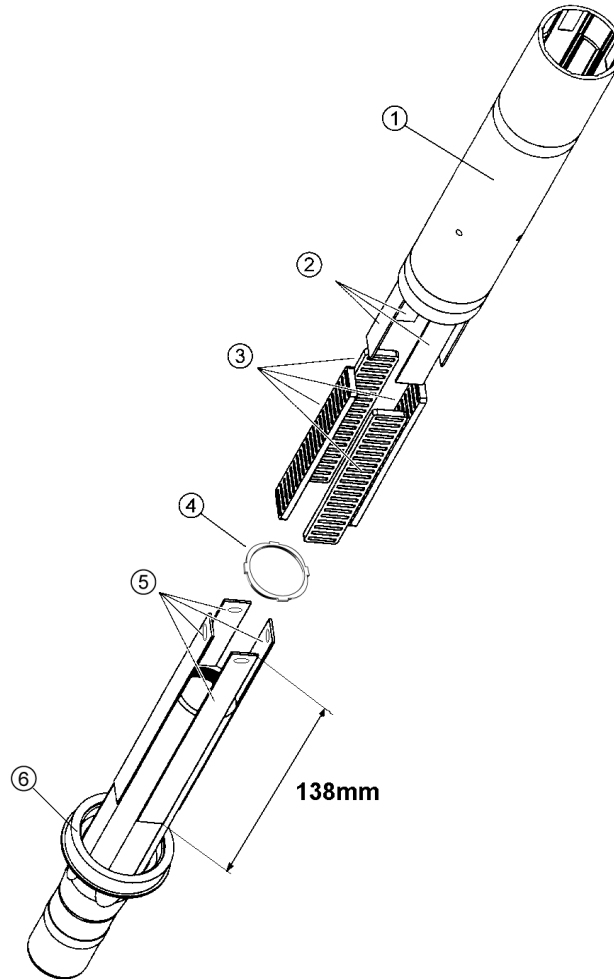

TELESCOPING ASSEMBLY 70mm ALU STEERER FATTY ULTRA ONLY

	Item#	Description	
1	HD171/STEER	Steerer, outer, angled needle	
2	HDR1A/029	Race, Outer, 190mm x 0.737 mm, Bag/4	
2	HDR1A/030	Race, Outer, 190mm x 0.762 mm, Bag/4	
2	HDR1A/031	Race, Outer, 190mm x 0.787 mm, Bag/4	
3	HD161/	Needle bearing / cage assembly	
4	HD165/	Race retention clip, pack of 5	
5	HDR2H/014	Race, Inner, 138mm x 0.356 mm, Bag/4	
5	HDR2H/015	Race, Inner, 138mm x 0.381 mm, Bag/4	
5	HDR2H/016	Race, Inner, 138mm x 0.406 mm, Bag/4	
5	HDR2H/017	Race, Inner, 138mm x 0.432 mm, Bag/4	
5	HDR2H/018	Race, Inner, 138mm x 0.457 mm, Bag/4	
5	HDR2H/019	Race, Inner, 138mm x 0.483 mm, Bag/4	
6	HD171/	Collar, lower collar, HeadShok	