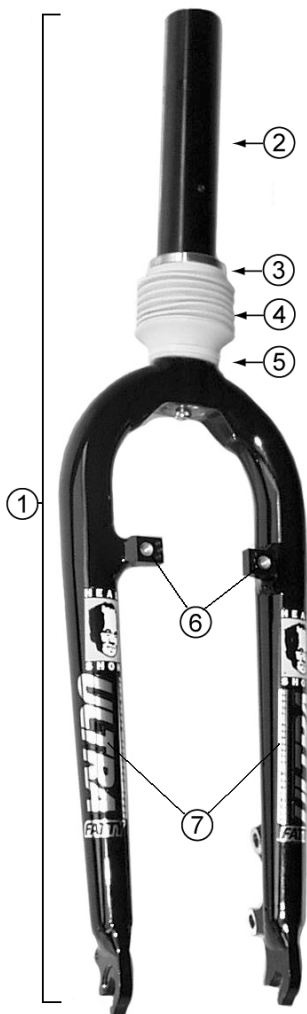

ULTRA FATTY BLADES 70mm

FATTY ULTRA

Original Cartridge

FT 70 page 3.8

DL 70 page 3.9

Compatible Cartridge

DD 60 page 3.5

Fatty 70 page 3.7

FT 70 page 3.8

DL 70 page 3.9

Telescope assembly

70mm page 2.4

	Item#	Description	
1	HF00FUDL/BLK	HeadShok Fatty Ultra, Super Black w/ Black boot	
1	HF00FUDL/BLU	HeadShok Fatty Ultra, Team Blue w/ Yellow boot	
1	HF00FUDLD/BLK	HeadShok Fatty Ultra, Super Black w/ Black boot, disc only	
1	HF00FUDLD/BLU	HeadShok Fatty Ultra, Team Blue w/ Yellow boot, disc only	
2	HD171/STEER	Steerer, outer, angeled needle	
3	KB6052H/	Bearing, head set, HeadShok	
4	HD191/BLK	Fatty forks Slim Boot Kit, 5 rib, Black	
4	HD191/YEL	Fatty forks Slim Boot Kit, 5 rib, Yellow	
4	HD131/BLK	Fatty forks Boot Kit, 8 rib, Black	
4	HD131/RED	Fatty forks Boot Kit, 8 rib, Red	
4	HD131/YEL	Fatty forks Boot Kit, 8 rib, Yellow	
5	HD190/YEL	Thin Tie wraps, Yellow, 50x	
5	HD175/BLK	Tie wraps, Black, 50x	
5	HD175/YEL	Tie wraps, Yellow, 50x	
6	KF106645/	Stud steel for Canti brakes	
7	KD007/	Fatty Ultra decalset with Brad, Chrome	